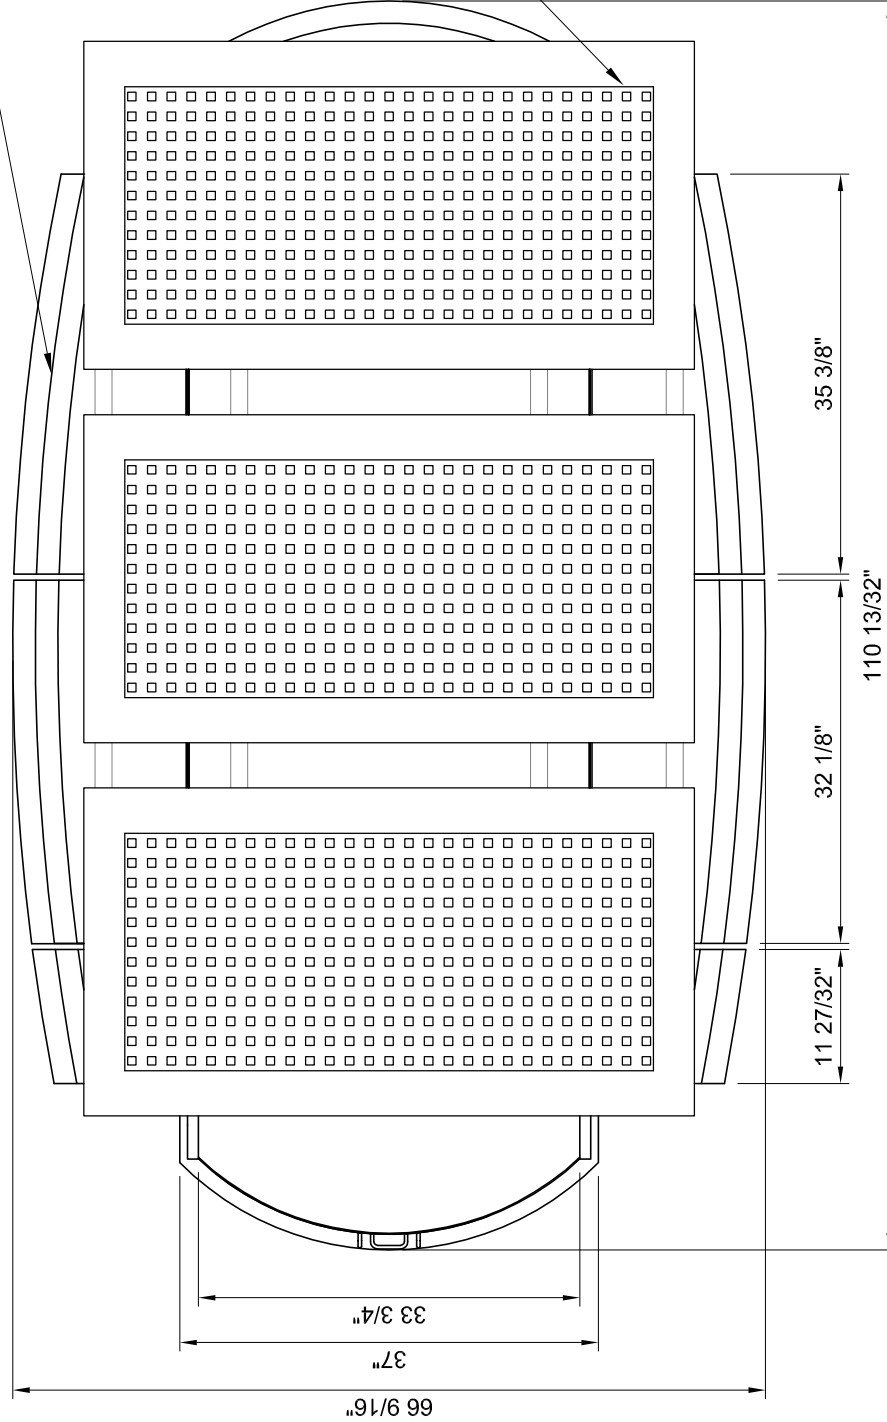

COUNTERTOPS & SHELVES -
NEVAMAR FINE SYCAMORE
W8351 LAMINATE

CANOPY & VALANCE -
POWDERCOATED TIGER
DRYLAC BRONZE 09/60600

CREATIONS
AT DALLAS
12750 Perimeter Drive, Suite #120
Dallas, Texas 75228 (972) 686-7836

Project: 19983 Metrocenter		Job No.: 19683		Drawing: PLAN-3	
Drawn by: KTH	Checked by: -	Date: 7/11/06	Revision: -	Page: 3 of 3	
Scale: -		Copyright 1992-2001 Creations Woodworks Division of Creations At Dallas. All Rights Reserved. Reproduction, adaptation, translation, or alteration of this document or products contained within document without written permission is prohibited, except as allowed under the copyright laws. This document may not be transmitted in any form whatsoever without prior written consent of Creations Woodworks.