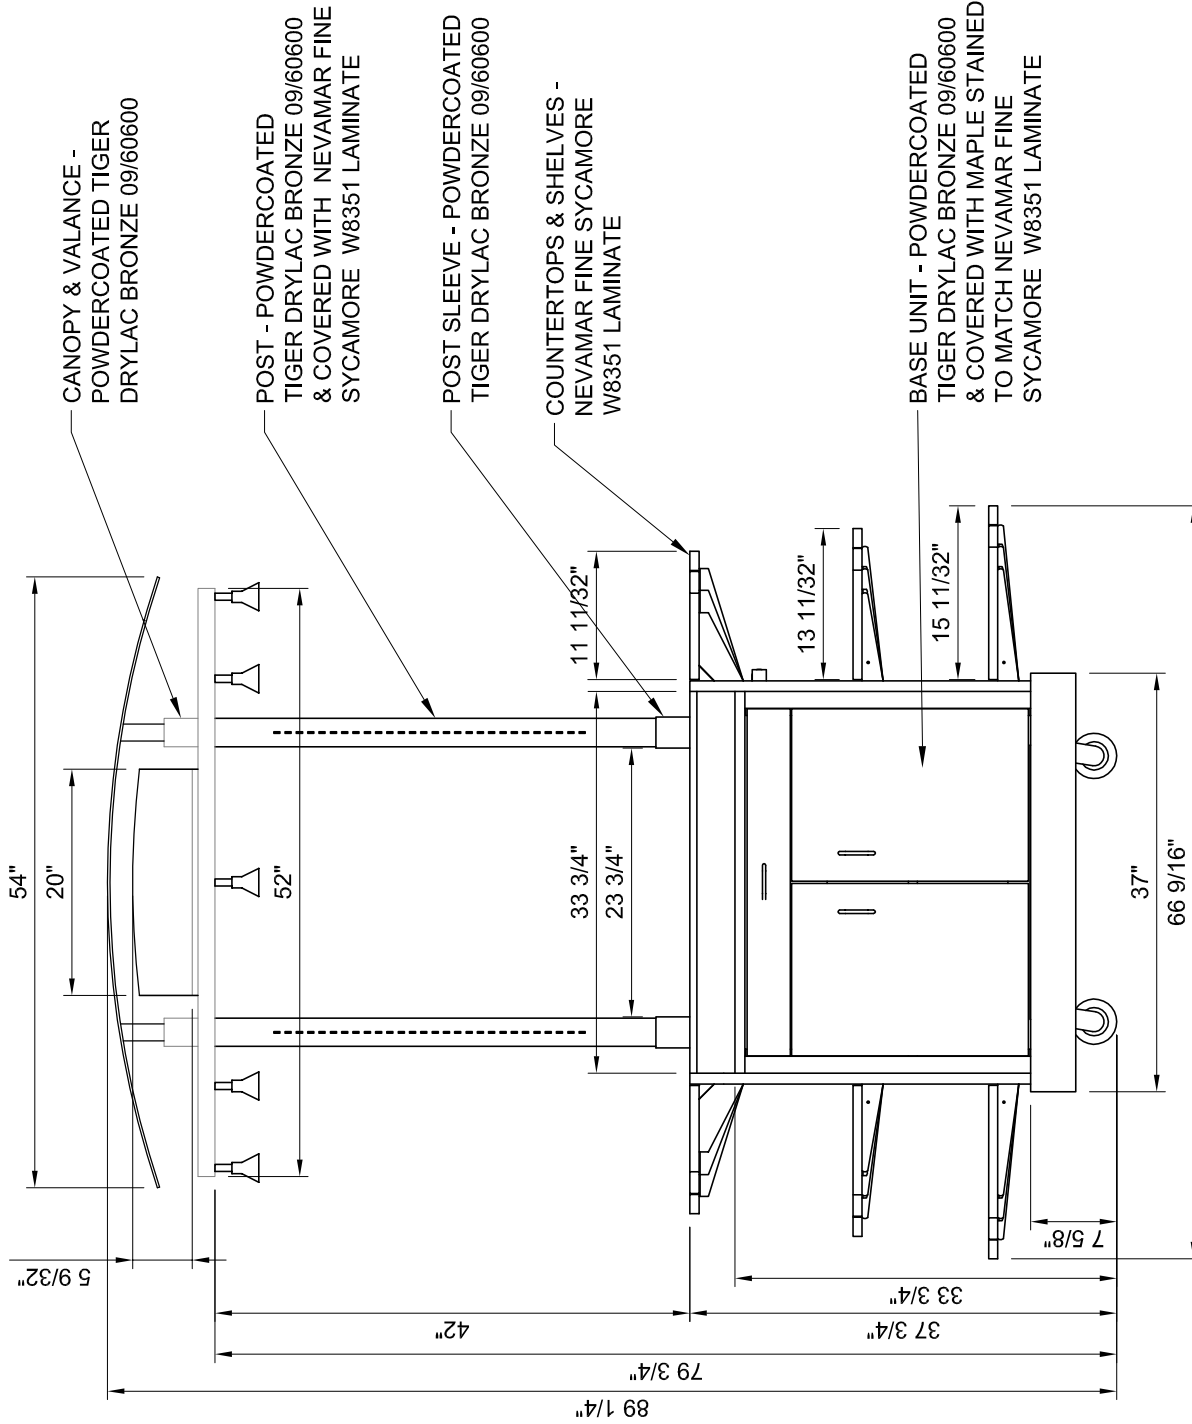

CREATIONS AT DALLAS
 12750 Perimeter Drive, Suite #120
 Dallas, Texas 75228 (972) 686-7836

Project: 19983 Metrocenter		Job No.: 19683	Drawing: PLAN-1
Drawn by: KTH	Checked by: -	Date: 7/11/06	Revision: -
Scale: -		Page: 1 of 3	

CREATIONS
AT DALLAS
 12750 Perimeter Drive, Suite #120
 Dallas, Texas 75228 (972) 686-7836

Project: 19983 Metrocenter		Job No.: 19683	Drawing: PLAN-2
Drawn by: KTH	Checked by: -	Date: 7/11/06	Revision: -
Scale: -		Page: 2 of 3	